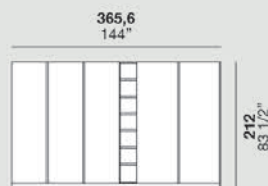

**LE20** table and **SHIFT** chair  
 (Please see COMPLEMENTS / A sense of detail for this items)

Logica 02

**pensili / basi**  
 wall units / base units

**colonne**  
 tall units

**tavolo L20**  
 L20 table