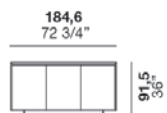

basi
base units