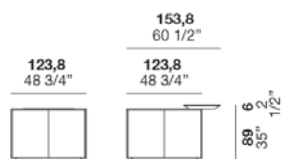

LOGICA 03

Basi laccato opaco Modica
Zoccolo Moka shine
Top marmo Marquinia anticato
Piano tavolo Diamante Fashion wood rovere Carbone

Colonne laccato opaco Modica
Gola e zoccolo Moka shine

Matt lacquered Modica **base units**
Moka shine **plinth**
Marquinia anticato **marble top**
Fashion wood Carbone oak Diamante **top**

Matt lacquered Modica **tall units**
Moka shine **plinth**