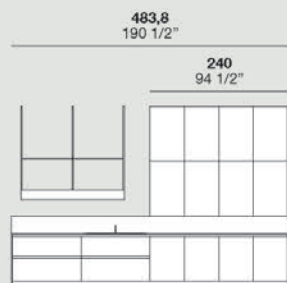

**LE20** table and **SHIFT** chair  
 (Please see COMPLEMENTS / A sense of detail for this items)

Logica 02

**pensili / basi**  
 wall units / base units

**colonne**  
 tall units

**tavolo L20**  
 L20 table